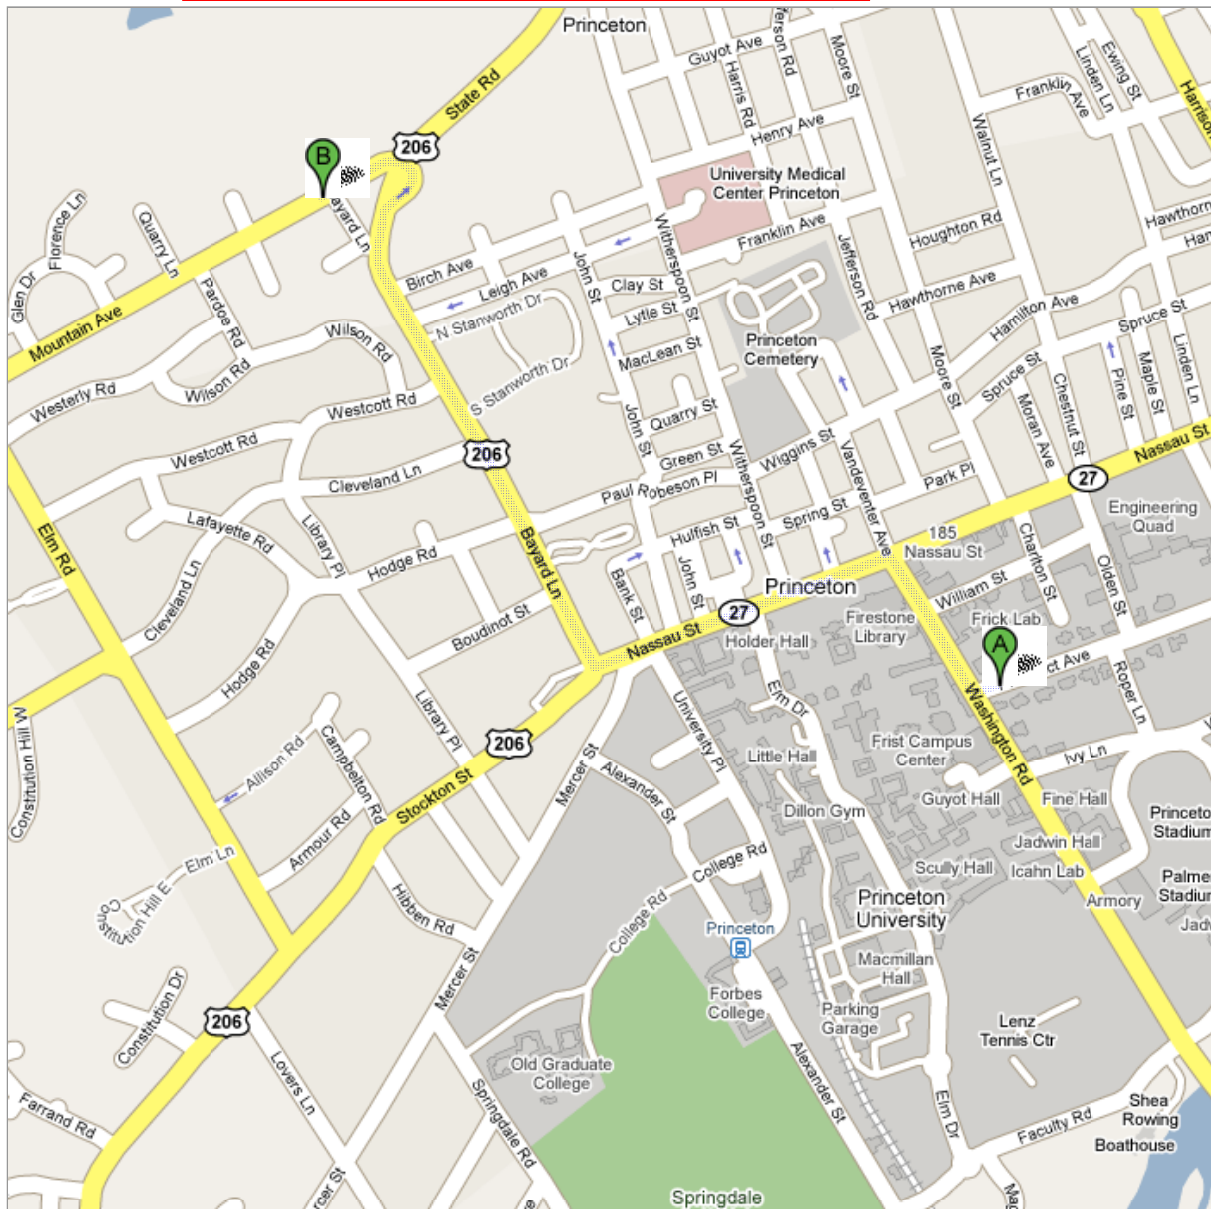

Please add an additional ~.5 miles down the driveway to Mountain Lakes House.

Save trees. Go green!

Download Google Maps on your phone at google.com/gmm

Robertson Hall-Princeton University

1. Head **west** on **Prospect Ave** toward **Washington Rd** go 180 ft
total 180 ft
- ➔ 2. Turn **right** at **Washington Rd** go 0.2 mi
About 1 min total 0.2 mi
- ⬅ 3. Turn **left** at **Nassau St** go 0.4 mi
About 1 min total 0.7 mi
- ➔ 4. Turn **right** at **Stockton St** go 36 ft
total 0.7 mi
5. Continue on **Bayard Ln** go 0.7 mi
About 1 min total 1.3 mi
- ➔ 6. Slight **right** toward **Mountain Ave** go 420 ft
total 1.4 mi
7. Continue straight onto **Mountain Ave** go 0.1 mi
About 1 min total 1.5 mi

57 Mountain Ave
Princeton, NJ 08540

Please add an additional ~.5 miles down the driveway to Mountain Lakes House.